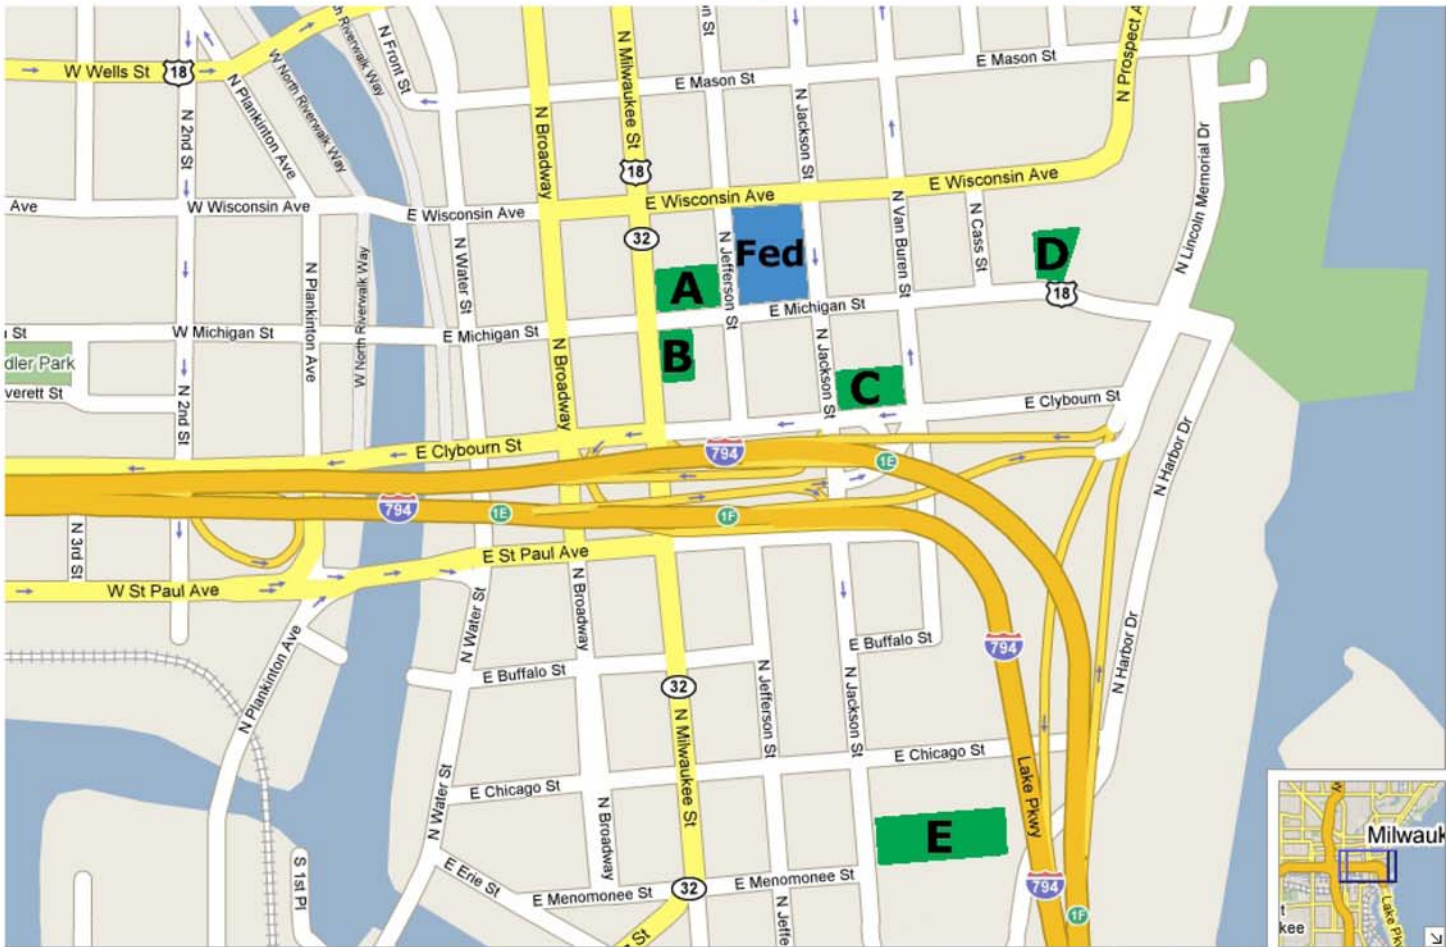

Parking Options

Fed = Federal Court house

A) 411 E Wisconsin Ave Enter on Jefferson St.

B) 411 Annex Enter at 520 N Milwaukee St.

C) 620 E Clybourn St. Enter on either Van Buren St. or Jackson St.

D) O'Donnell Park Enter at 910 E. Michigan Ave.

E) Italian Community Center Enter at 631 E. Chicago St.